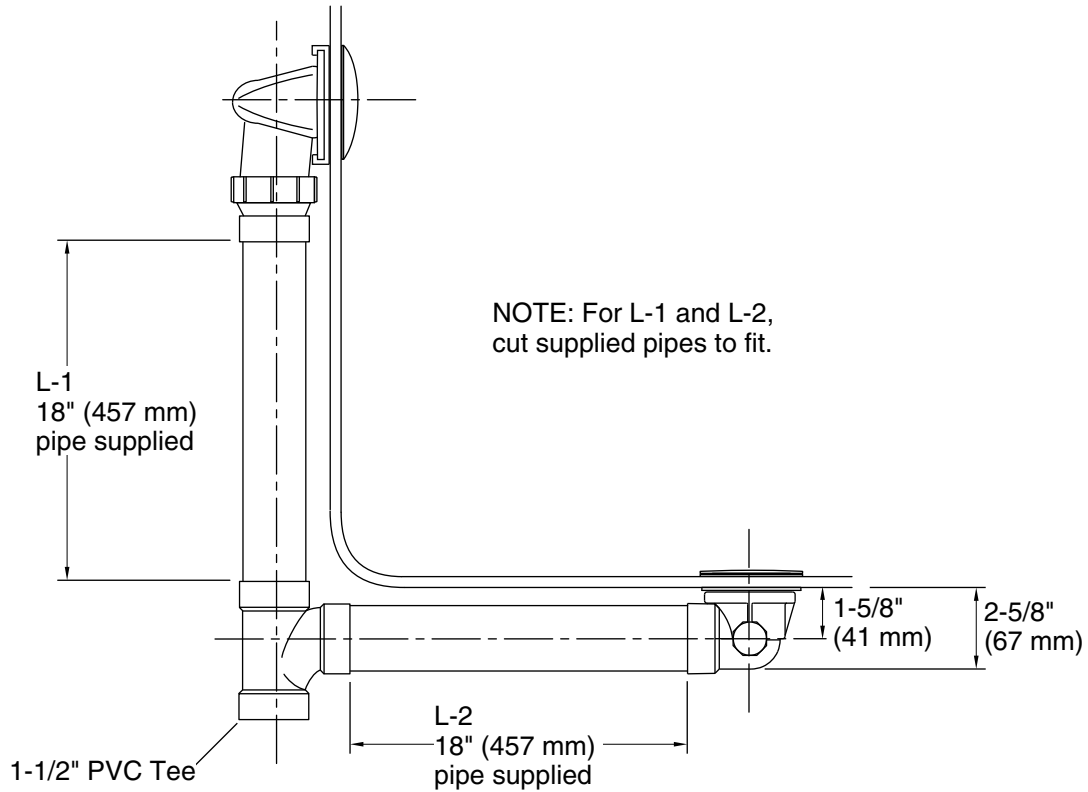

Features

- No internal linkages, reducing the chance of clogs in the overflow pipe.
- Ball-joint construction for easy installation.
- Includes toe-activated closing, and PVC tee and pipe.
- For use with Elevance™, Archer™, Underscore®, Rêve™, and Parity™ baths and whirlpools.

Material

- Schedule 40 PVC with metal overflow cover.
- KOHLER finishes resist corrosion and tarnishing.

Installation

- Above- or through-floor installation.

Recommended Products/Accessories

- K-23726 Drain treatment
- K-23723 Faucet cleaner

Technical Information

All product dimensions are nominal.